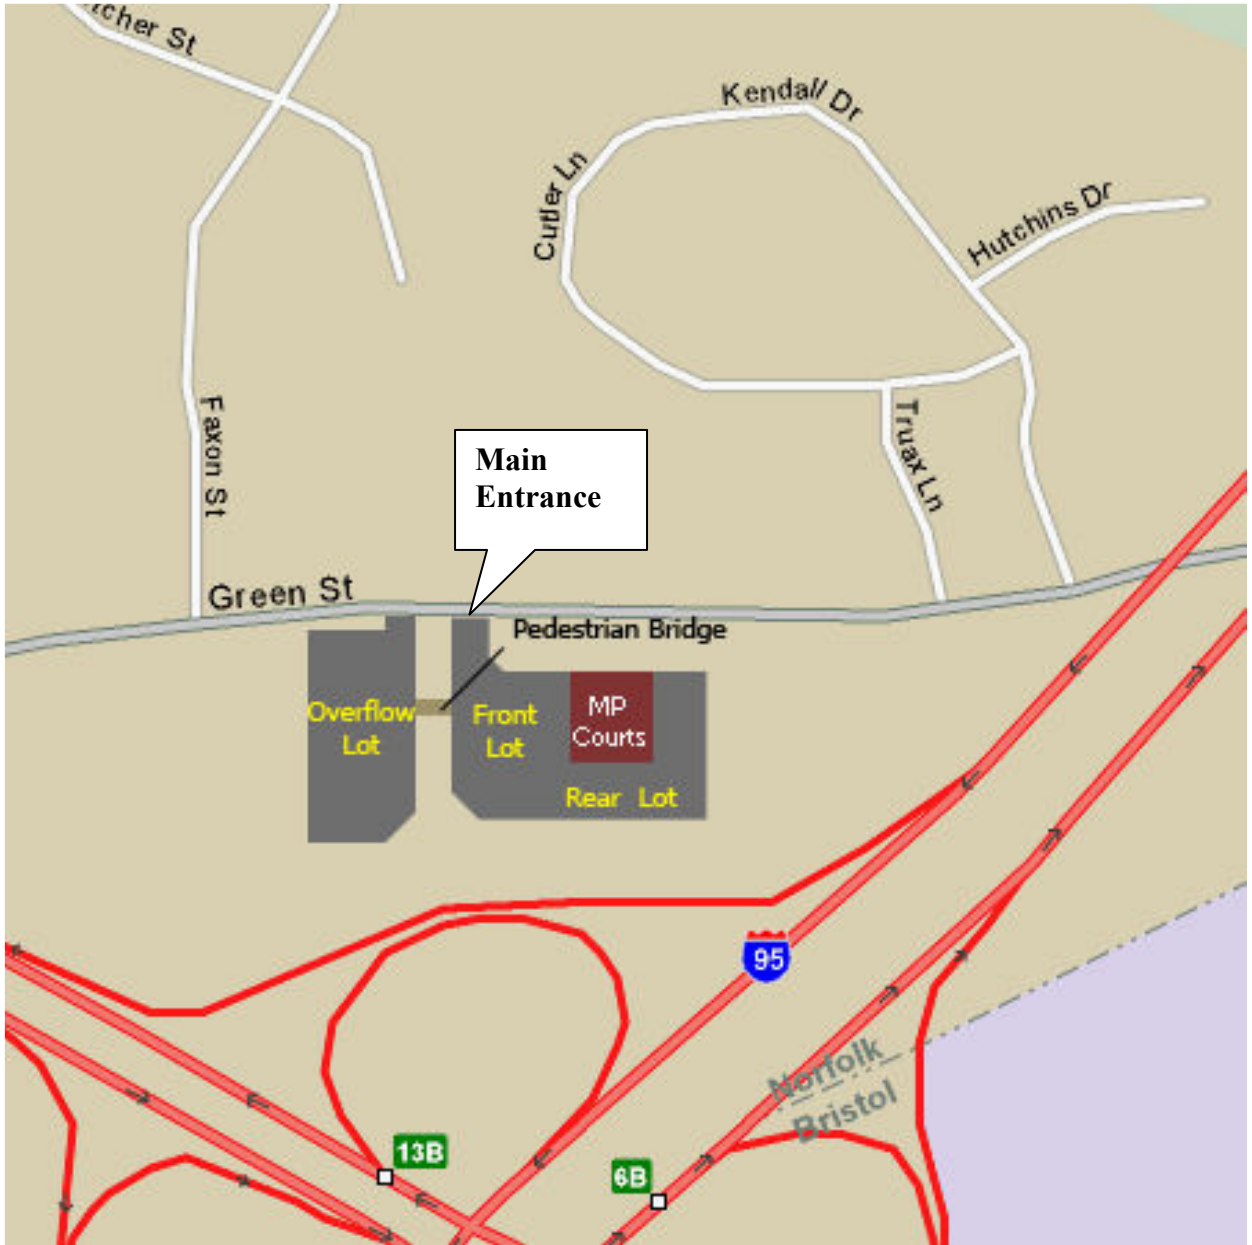

### **Directions to the facility:**

#### From Route 95 North & South:

Take Route 95 to exit 7A (Route 140 South, toward Mansfield). Travel 0.5 miles through one stop light and at the second light turn right onto Forbes Blvd. Follow Forbes Blvd to the next light and turn right on Route 106. Travel 0.7 miles and you will see our facility on the left hand side, right after you have passed under Route 95.

#### From Route 495 North:

Take Route 495 South to exit 13A (Route 95 North, Toward Boston) heading North. Take Route 95 to exit 7A (Route 140 South, toward Mansfield). Travel 0.5 miles through one stop light and at the second light turn right onto Forbes Blvd. Follow Forbes Blvd to the next light and turn right on Route 106. Travel 0.7 miles and you will see our facility on the left hand side, right after you have passed under Route 95.

#### From Route 495 South:

Take Route 495 North to exit 12 (Route 140 North, toward Mansfield) heading North. Travel 1.3 miles and go through three stop lights and at the fourth light turn left on Route 106. Travel 1.1 miles and you will see our facility on the left hand side, right after you have passed under Route 95.