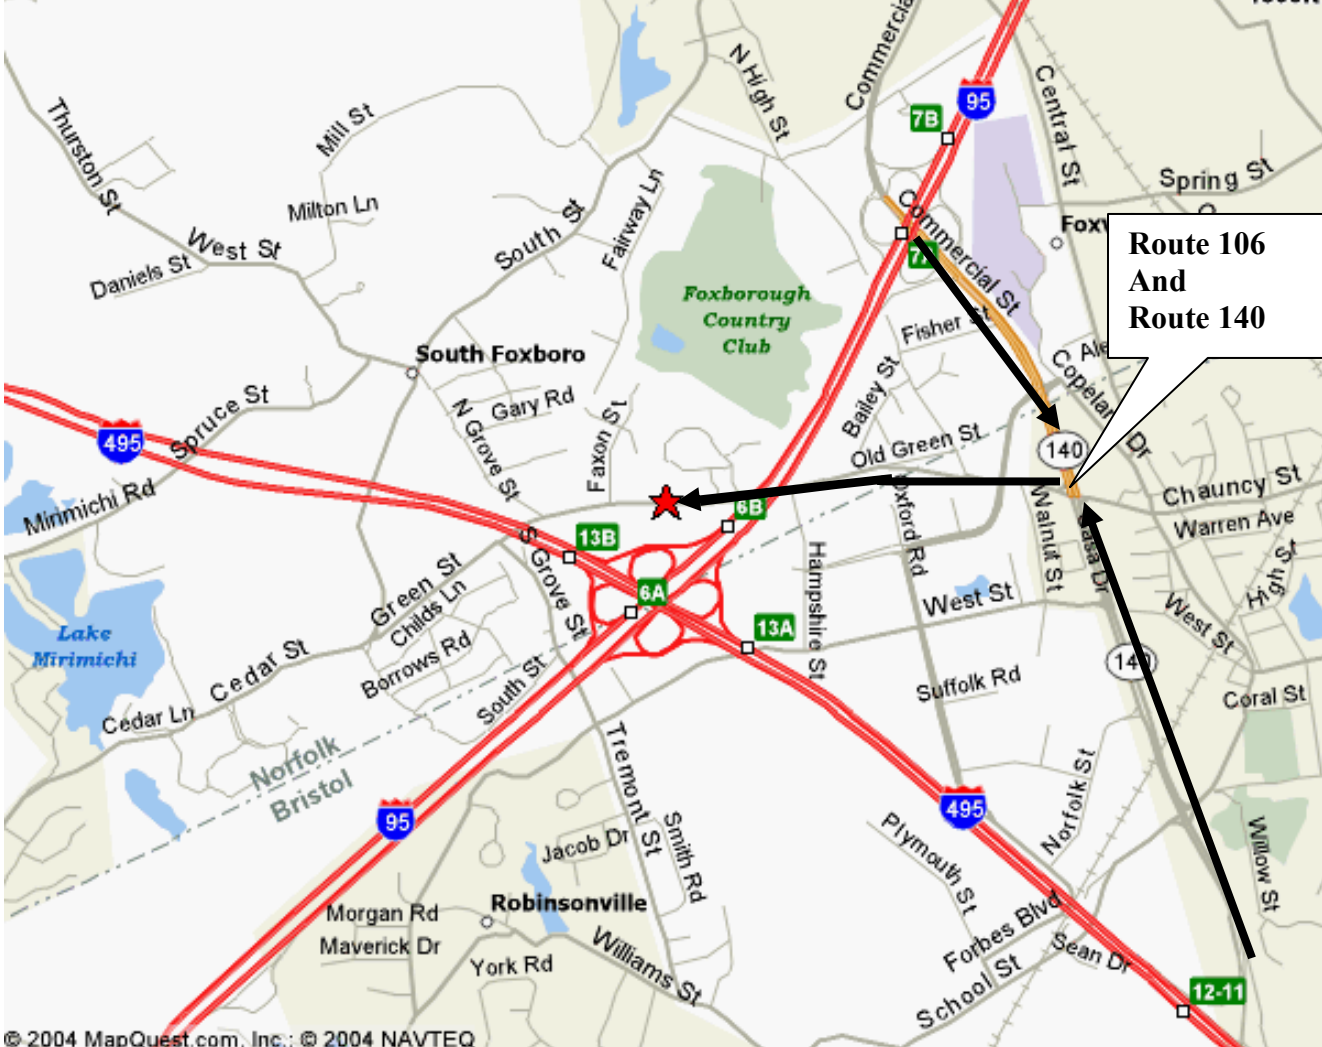

#### From Route 95 North & South:

Take Route 95 to exit 7A (Route 140 South, toward Mansfield). Travel 0.5 miles through one stop light and at the second light turn right onto Forbes Blvd. Follow Forbes Blvd to the next light and turn right on Route 106. Travel 0.7 miles and you will see our facility on the left hand side, right after you have passed under Route 95.

#### From Route 495 North:

Take Route 495 South to exit 13A (Route 95 North, Toward Boston) heading North. Take Route 95 to exit 7A (Route 140 South, toward Mansfield). Travel 0.5 miles through one stop light and at the second light turn right onto Forbes Blvd. Follow Forbes Blvd to the next light and turn right on Route 106. Travel 0.7 miles and you will see our facility on the left hand side, right after you have passed under Route 95.

#### From Route 495 South:

Take Route 495 North to exit 12 (Route 140 North, toward Mansfield) heading North. Travel 1.3 miles and go through three stop lights and at the fourth light turn left on Route 106. Travel 1.1 miles and you will see our facility on the left hand side, right after you have passed under Route 95.

Route 106  
And  
Route 140